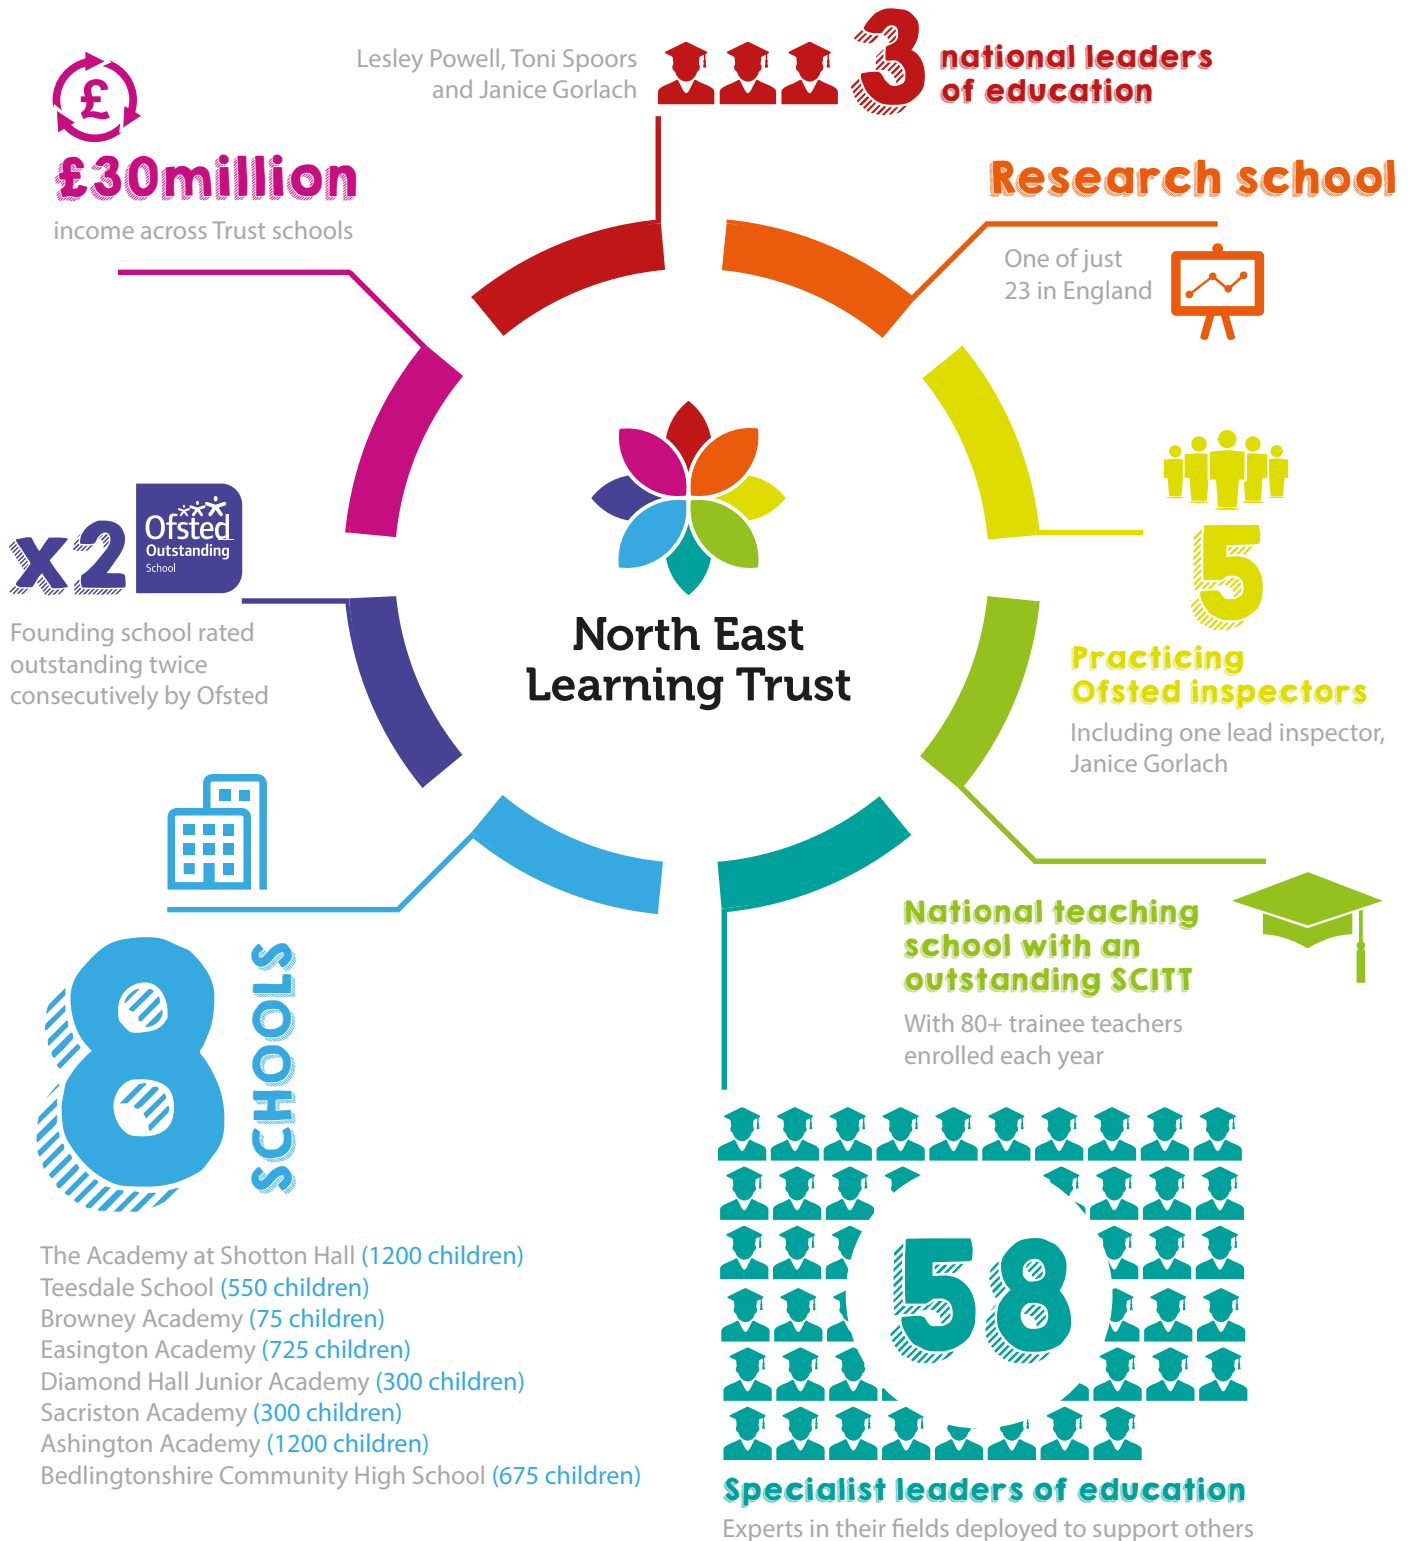

All about the North East Learning Trust

Formed in 2015, the North East Learning Trust is a multi-academy Trust founded by The Academy at Shotton Hall in Peterlee. We are a family of eight schools and we also deliver initial teacher training through our outstanding school-based provider, Shotton Hall SCITT, to ensure new teachers are trained to our own high standards.

All schools in the Trust share a simple, shared vision - **that every child experiences excellence every day**. We are all committed to working together to ensure that every child thrives in a safe, stimulating environment where they develop a deep love of learning that will stay with them for their whole lives.

- The Academy at Shotton Hall (1200 children)
- Teesdale School (550 children)
- Brownley Academy (75 children)
- Easington Academy (725 children)
- Diamond Hall Junior Academy (300 children)
- Sacriston Academy (300 children)
- Ashington Academy (1200 children)
- Bedlingtonshire Community High School (675 children)